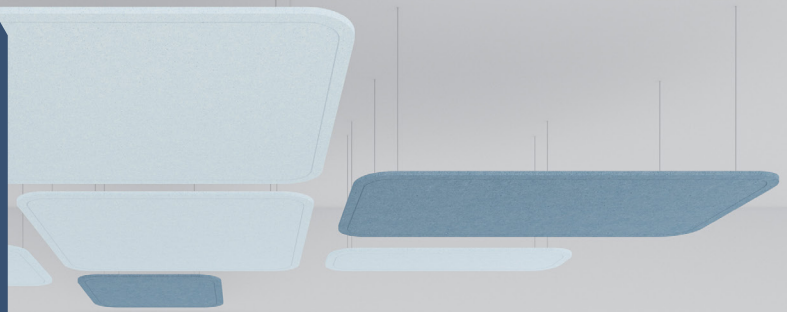

zenithinteriors.com

S-R-R Ceiling Panels

Zenith

Features:

Perfectly rounded corners, outfitted with a subtle trim, turn simple square-shaped elements into beautiful ceiling canopies that can be adapted and combined in countless ways. Despite its simple design, outfitted with a delicate trim around the edges, this high-performing acoustic element can be turned into different visual expressions when combined across sizes and colours.

Options:

- Square
- Rectangle
- Rectangle with perforated pattern
- Round
- Round with perforated pattern

Design: IMPACT ACOUSTIC

Environmental:

- Cradle to Cradle Certified™
- Product qualifies for LEED v4 specifications on VOC emissions in LEED EQ credit
- SUPPORTED BY CLIMATE KIC