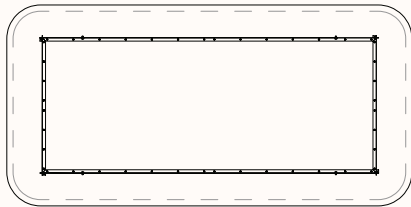

Dimensions

Rectangle Square 24

OW 1200mm / 1800mm
OD 1200mm / 1800mm
Thickness: 24mm

Rectangle Rectangle 24

OW 1200mm / 1800mm
OD 600mm
Thickness: 24mm

Rectangle Rectangle 24*

OW 1200mm
OD 1800mm
Thickness: 24mm

Note: * Perforated Bubbles & Web patterns available.

*Bubbles Pattern

Rectangle Rectangle 75

OW 1200 / 1800mm
OD 2400mm
Thickness: 24mm + additional frame
thickness 51mm

*Web Pattern

Dimensions

Round

Dia 800mm / 1200mm / 1800mm

Thickness: 24mm

Round Web / Bubbles

Dia 1200mm / 1800mm

Thickness: 24mm

Web Pattern

Bubbles Pattern